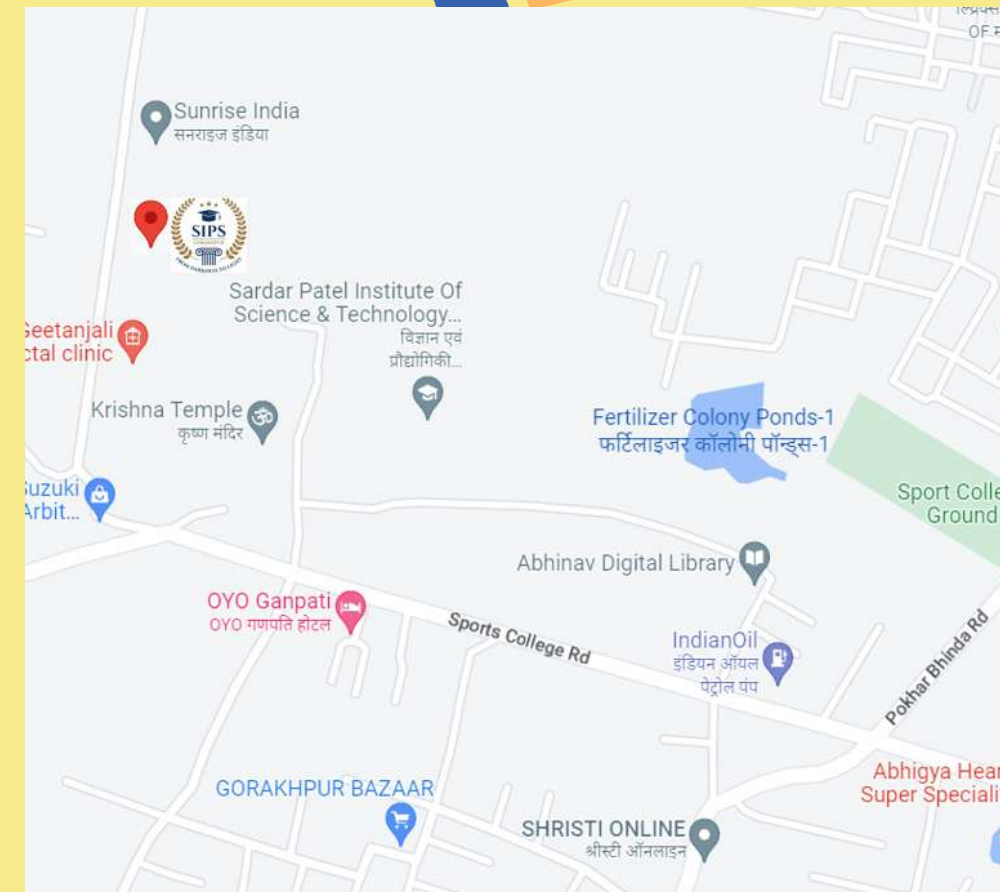

To Log on please
scan the QR Code

www.sipsgkp.com

More Information

 contact@sipsgkp.com

 +91-7007444268

 Bhagwanpur, Gorakhpur

 <https://sipsgkp.com>

Our Location